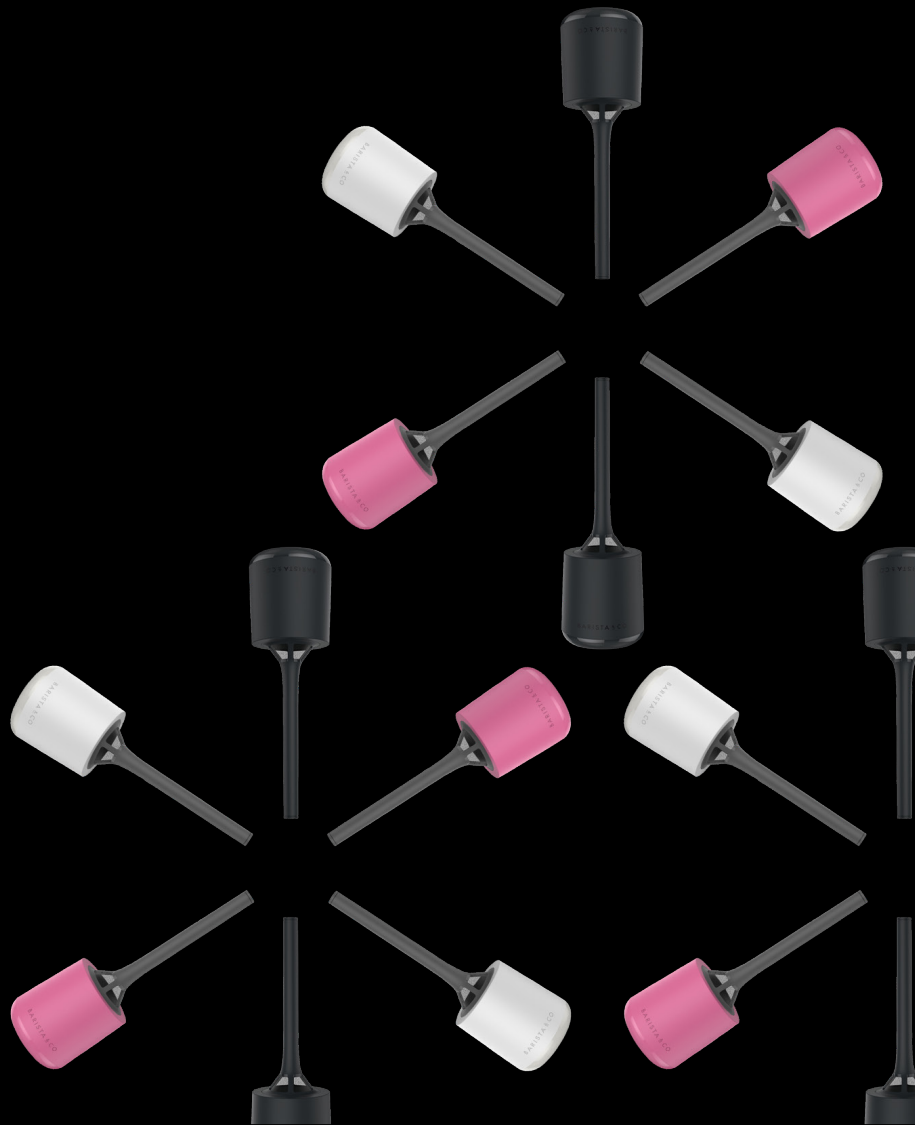

BARISTA & CO